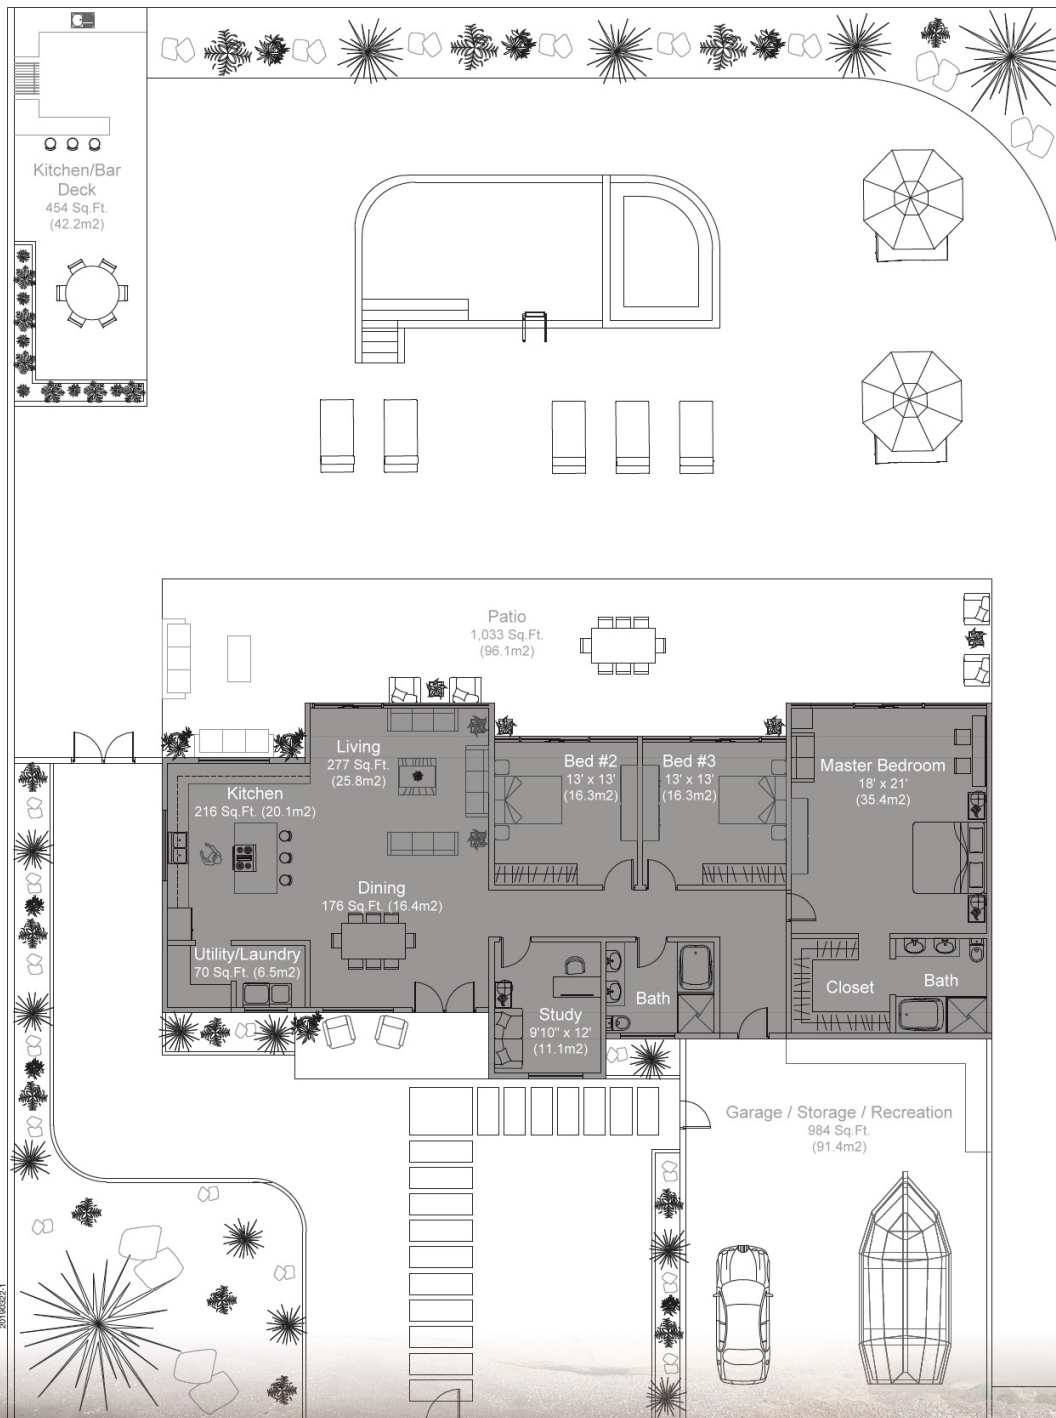

THREE BEDROOM

+ STUDY

3 BED / 2 BATH

INTERIOR | 2,206 Sq.Ft. (205m²)

COVERED PATIO | 1,033 Sq.Ft. (96m²)

TOTAL LIVING | 3,239 Sq.Ft. (301m²)

Single Family Home

“CASA VICTORIA”

Cielo Mar