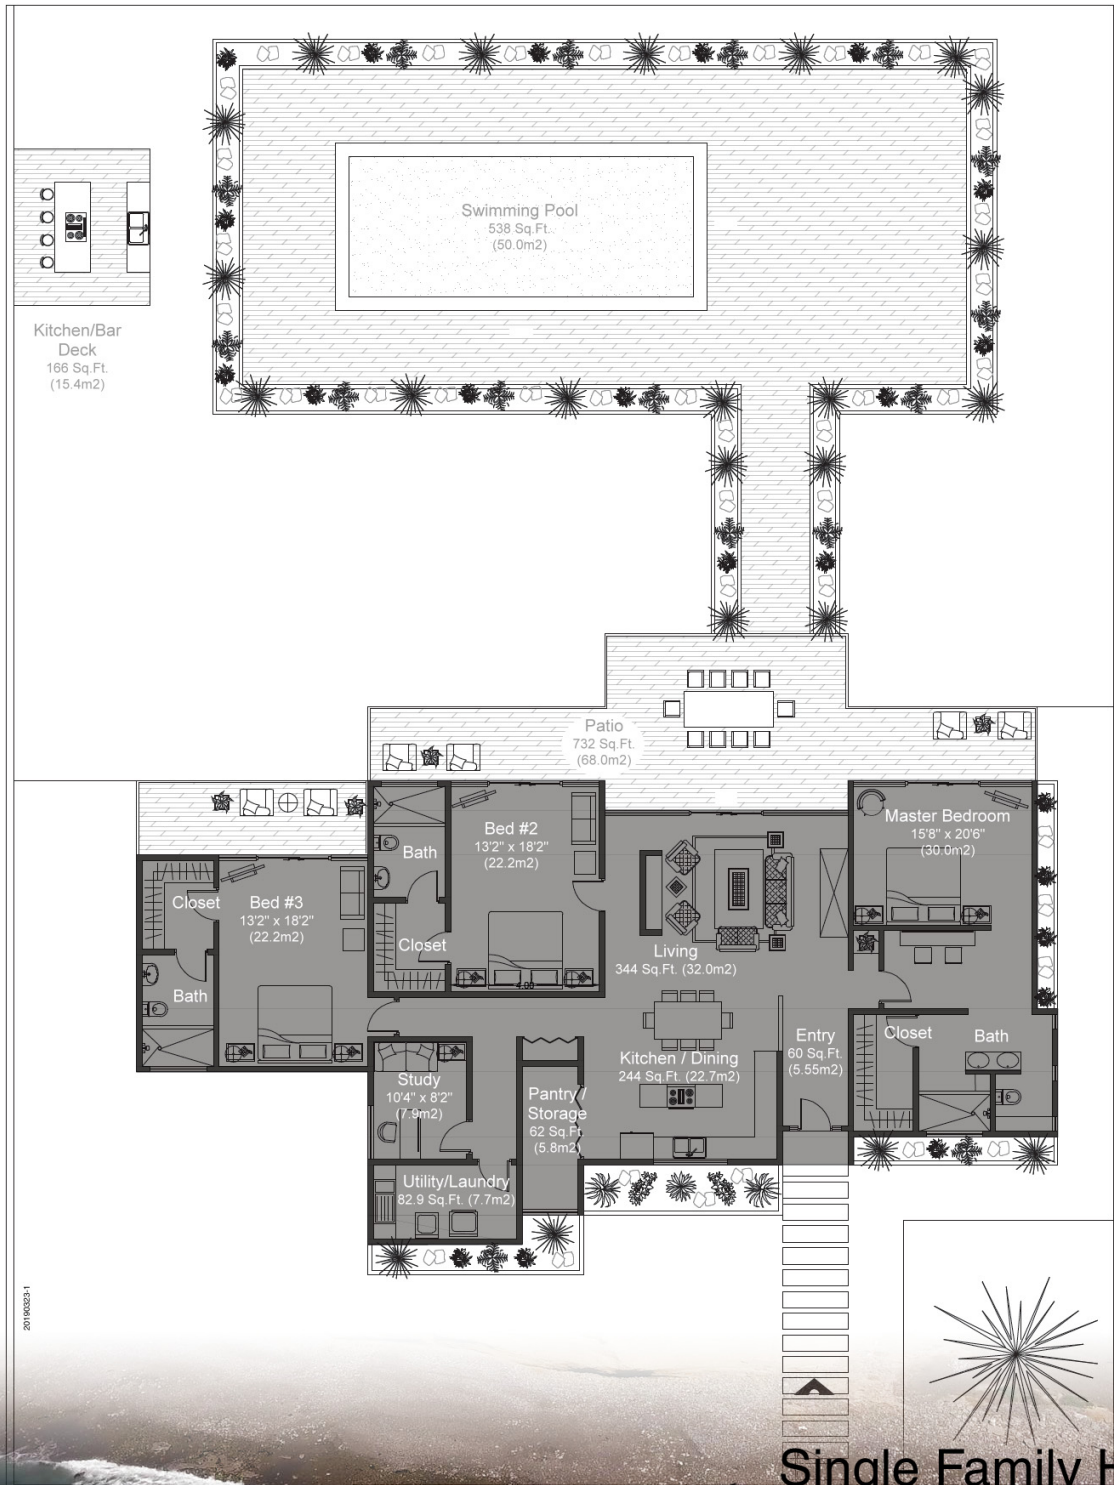

THREE BEDROOM

+ STUDY

3 BED / 2 BATH

INTERIOR | 2,422 Sq.Ft. (225m²)

COVERED PATIO | 732 Sq.Ft. (68m²)

TOTAL LIVING | 3,154 Sq.Ft. (293m²)

Cielo Mar

Single Family Home
"CASA TERESA"